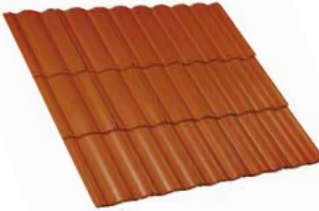

MONIERTM

Top Cat in Roofing

CONCRETE RENOVATOR RANGE

↑ Tudor in Barramundi

A range of roof tiles in a palette of historically authentic colours that will compliment your renovation, restoration or extension.

BARRAMUNDI

CHOCOLATE

SAFFRON

SAMBUCA

ELABANA

Elabana is an adaptable profile that combines traditional good looks with exceptional product performance. Available in a range of versatile colours, the Elabana profile will blend seamlessly with your renovation or extension.

CHOCOLATE

SAFFRON

TUDOR

Defined, geometric lines make the Tudor roof tile the perfect choice for both traditional and modern home designs. Available in four enduring colours, the Tudor profile will not only deliver a roof line that looks great, but is guaranteed to perform.